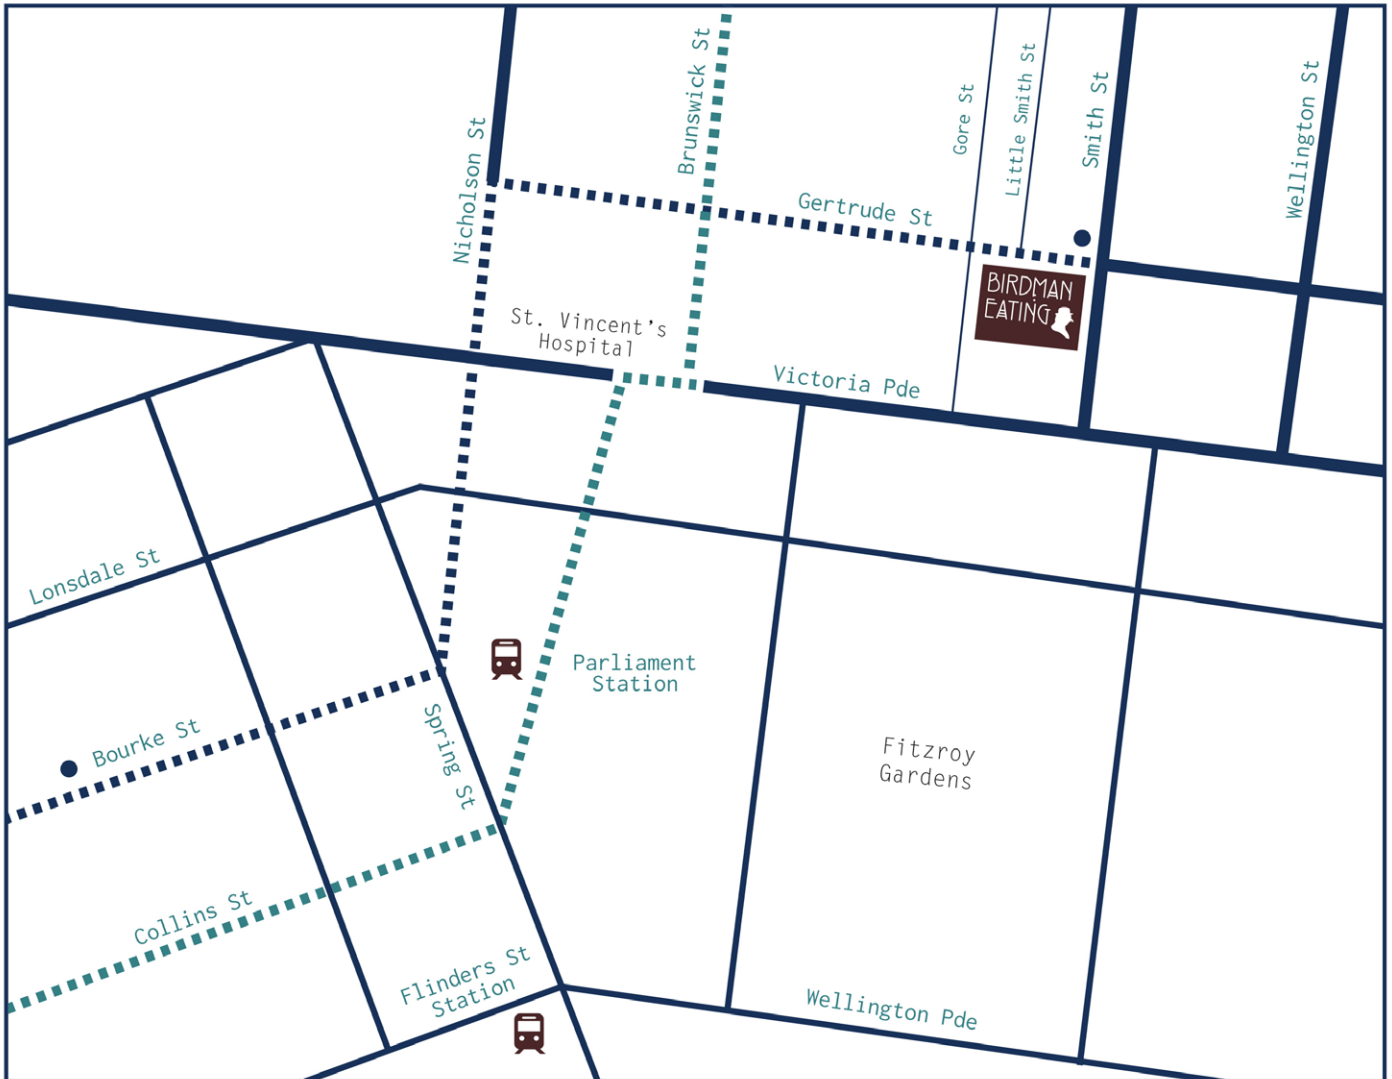

MAP

2KM FROM THE CITY

- Bundoora-Tram 86
- West Preston-Tram 112

10 MINUTE TRAM
Tram 86 From Bourke St Mall